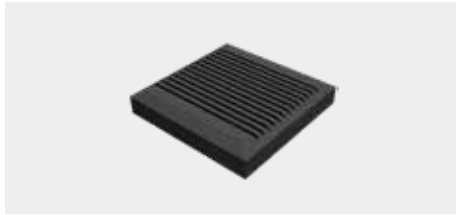

TONGUE AND GROOVE BOARDS IN WOOD COMPOSITE HORIZONTAL COMPONENTS COMPOSITE POSTS

DF1C11

Composite cover cap CLASSIC in WPC

Packing	5
Width	110 mm
Length	110 mm
Thickness	17 mm
Colour	

€ 21,00/piece

DF1C09

Composite cover cap DESIGN in WPC