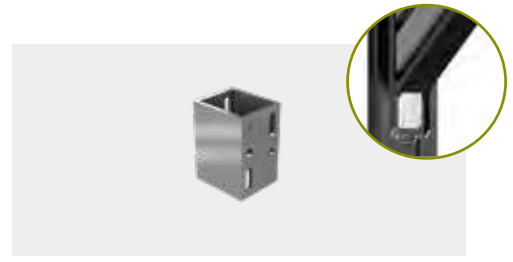

DF1SUPA

Aluminium support

Packing	1 set
2 x Aluminium support	
8 x screw for WPC	
8 x screw for ALU	
(To be used in combination with DF1UA28 as underprofile)	

€ 28,00/set