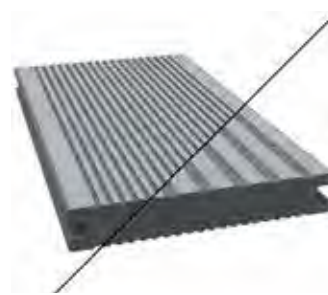

€ 18,90/RM (pallet 90 pieces) (± € 113,40/m²)

DFDE162

Hollow board

The DFDE162 is made from wood flour & PVC. One side is brushed flat, the other has a wood grain structure.

Packing	1
Width	162 mm
Length	4,0 m
Thickness	28 mm
Colour	

€ 21,65/RM (< pallet) (± € 129,90/m²)

€ 18,90/RM (pallet 90 pieces) (± € 113,40/m²)

DFDS162

Full board

The DFDS162 is made from wood flour & PVC. One side is finely ribbed, the other is brushed flat.

Packing	1
Width	162 mm
Length	4,0 m
Thickness	28 mm
Colour	

€ 25,80/RM (< pallet) (± € 154,85/m²)

€ 22,75/RM (pallet 90 pieces) (± € 136,40/m²)

DFD140

Massive board

The DFD140 is made from wood flour & PVC. One side is finely ribbed, the other roughly ribbed.

Packing	1
Width	140 mm
Length	4,0 m
Thickness	23 mm
Colour	