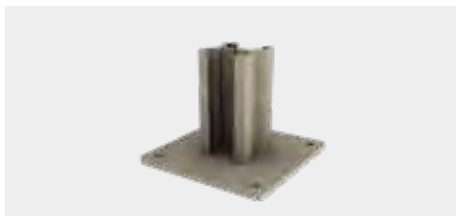

€ 25,80/RM

DF1UA42

Aluminium U-profile for alu post
(for concrete base plate en board)

Packing	1
Width	42 mm
Length	2,20 m
Colour	

€ 40/RM

DFPHA15

Internal post holder aluminium post
lacquered

Packing	1
Colour	