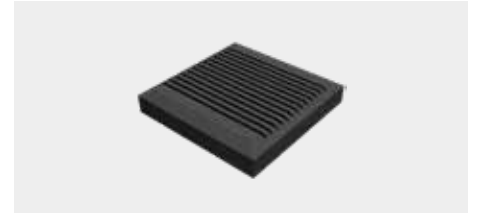

DF1C11

Composite cover cap CLASSIC in WPC

Packing	5
Width	110 mm
Length	110 mm
Thickness	17 mm
Colour	

€ 21,00/piece