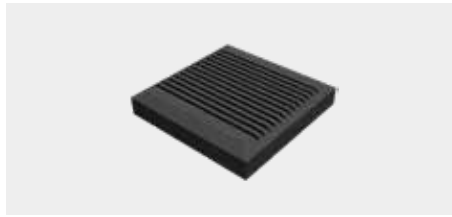

RANCH FENCING IN WOOD COMPOSITE

DF1P90

Composite post (reinforced with aluminum core)

Packing	1
Width	90 mm
Length	2,1 m & 2,7 m & 3,0 m
Thickness	90 mm
Colour	

€ 49,70/RM (< pallet)
€ 42,30/RM (pallet 44 pieces)