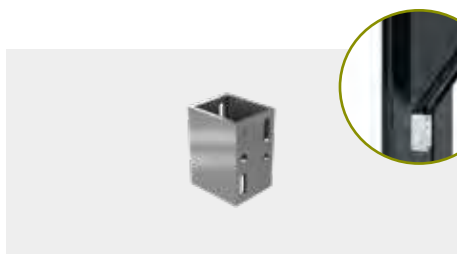

DF1SUPA

Aluminium support

Packing	1 set
2 x Aluminium support	
8 x screw for WPC	
8 x screw for ALU	
(To be used in combination with DF1UA28 as underprofile)	

€ 28,00/set