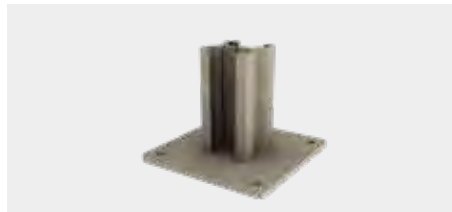

DFPHA15

Internal post holder aluminium post lacquered

Packing	1
Colour	

€ 79,25/piece