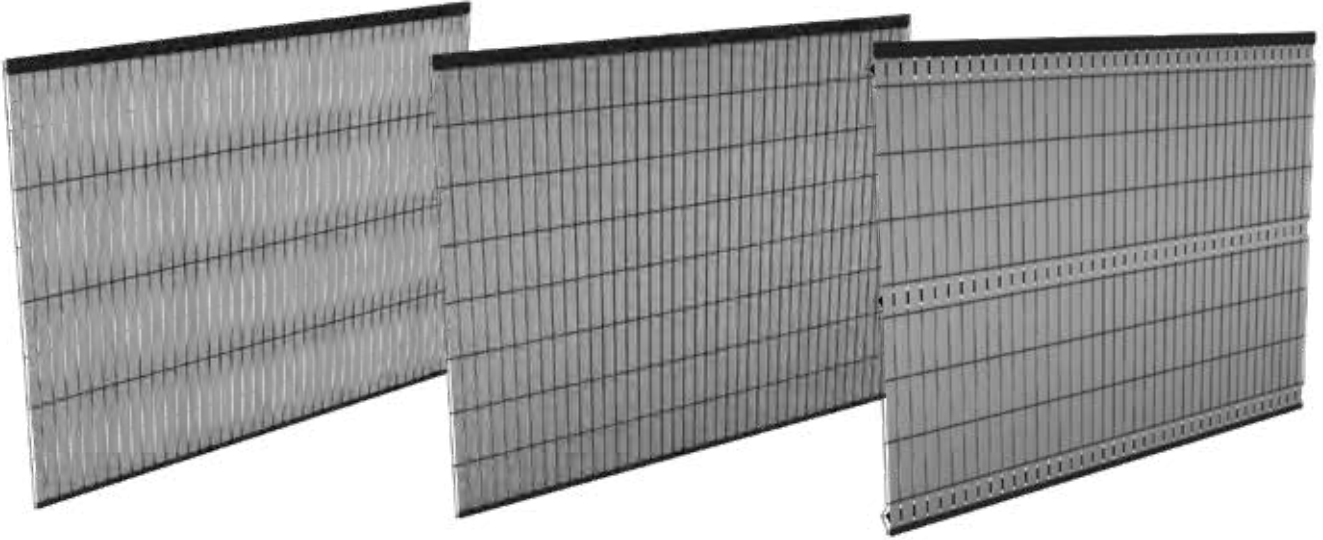

€ 2,60/RM

DFPR22L

Large bottom profile (for 2D)

Packing	5
Width	22 mm
Length	247 cm
Thickness	23 mm
Colour	BL black & BR brown

€ 2,75/RM

PRIVACY SLATS IN WOOD COMPOSITE
KITS FOR 3D PANELS 2500MM

WIRE PANEL
Weave