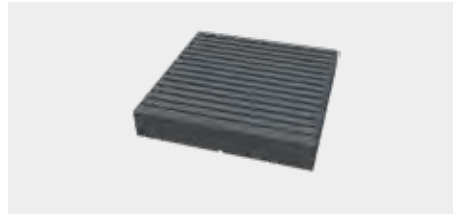

TONGUE AND GROOVE BOARDS IN WOOD COMPOSITE HORIZONTAL COMPONENTS COMPOSITE POSTS

DF1C11

Composite cover cap CLASSIC in WPC

Packing	5
Width	110 mm
Length	110 mm
Thickness	17 mm
Colour	

€ 21,00/piece

DF1C09

Composite cover cap DESIGN in WPC