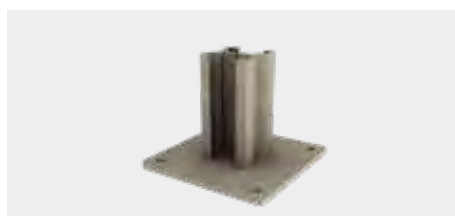

DFPHA15

Internal post holder aluminium post lacquered

Packing	1
Colour	

€ 79,25/piece